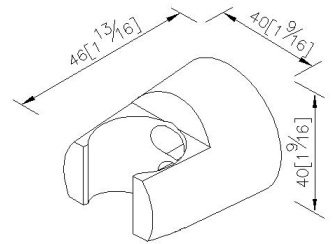

Simple

Shower Holder 0758-9C-79CP

INTRODUCTION:

The durable wall bracket is easy installed on all kinds of wall, making users conveniently to keep the shower in place.

DESCRIPTION:

1. Justime finishes resist corrosion and tarnish
2. Finish meets the standard of ASTM-SC2
3. Material: plastic
4. Coordinates with other products in any collection