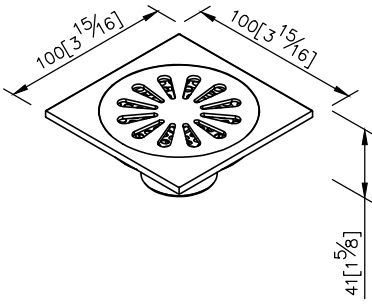

Floor Drain
0303-61-79CP

unit: mm[inch]

- 1.Brass of forging body meets JIS 3771 standard.
- 2.Premium metal construction for durability.
- 3.Justime finishes resist corrosion and tarnish.
- 4.Finish meets the standard of ASTM-SC2.
- 5.Material of Grid: Stainless Steel SUS304.
- 6.Drain core could prevent bugs, bad smells, and backflows.