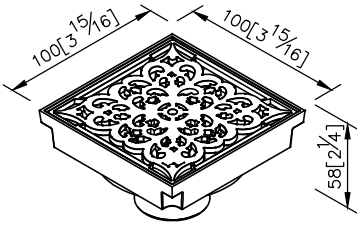

**Floor Drain**  
0303-71-79AB

- 1.Brass of forging body meets JIS 3771 standard.
- 2.Premium metal construction for durability.
- 3.Justime finishes resist corrosion and tarnish.
- 4.Finish meets the standard of ASTM-SC2.
- 5.Material of Grid: Stainless Steel SUS304.
- 6.Drain core could prevent bugs, bad smells, and backflows.
- 7.Material of Drain Core: ABS.

unit: mm[inch]