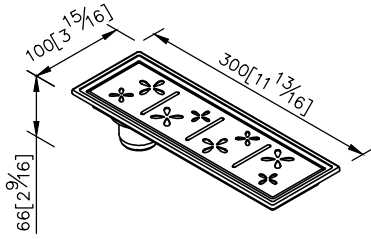

**Floor Drain**  
0305-07-79S1

1. Stainless meets SUS304 standard.
2. Premium metal construction for durability.
3. Justime finishes resist corrosion and tarnish.
4. Material of Grid: Stainless Steel SUS304.
5. Drain core could prevent bugs, bad smells, and backflows.

unit: mm[inch]