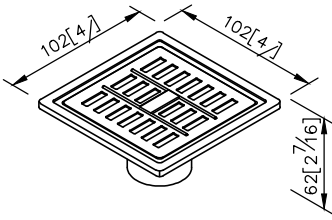

Floor Drain  
0305-24-79S1

1. Stainless meets SUS304 standard.
2. Premium metal construction for durability.
3. Justime finishes resist corrosion and tarnish.
4. Material of Grid: Stainless Steel SUS304.
5. Drain core could prevent bugs, bad smells, and backflows.

unit: mm[inch]