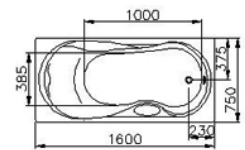

**Bathtub**  
**0360-F0-7900**

**INTRODUCTION:**

The simple and generous design increases the fashion style in the bathroom.

unit:mm

**DESCRIPTION:**

1. Material: Acrylic
2. Size: 1600\*750\*440mm

**Certification:**