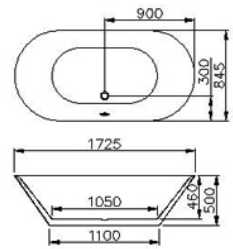

Bathtub
0360-G0-7900

INTRODUCTION:

The simple and generous design increases the fashion style in the bathroom.

DESCRIPTION:

1. Material: Acrylic
2. Size: 1725*845*605mm

unit:mm

Certification:

Fixing Kits: