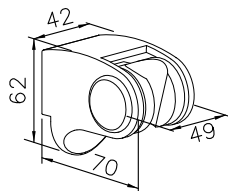

Wall Bracket (Plastic)

unit:mm