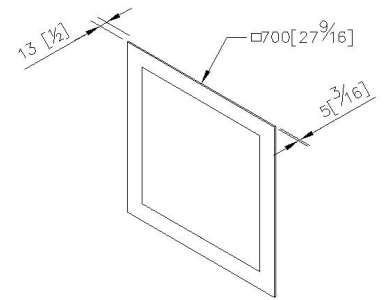

Mirror
0801-M1-7900

INTRODUCTION:

Simple and elegant design of base brings the fashion into the bathroom space. This series present the artistic tension and show more marvelous beauty.

DESCRIPTION:

1. Square mirror (5*700*700mm)
2. Anti-shatter safty film over the entire back
3. With components for installing