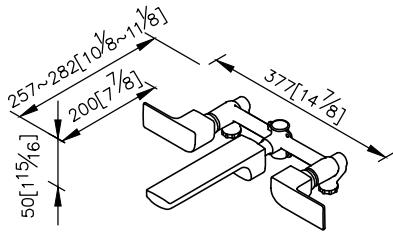

Two-Handle Wall-Mounted Basin Faucet
5790-92-81CP

- 1.Brass meets JIS 3771 standard.
- 2.Premium metal construction for durability.
- 3.Justime finishes resist corrosion and tarnish.
- 4.Finish meets the standard of ASTM-SC2.
- 5.Use lead-free copper material.
- 6.Thread: G 1/2.
- 7.Coordinates with other products in Arch 2 collection.

unit: mm[inch]