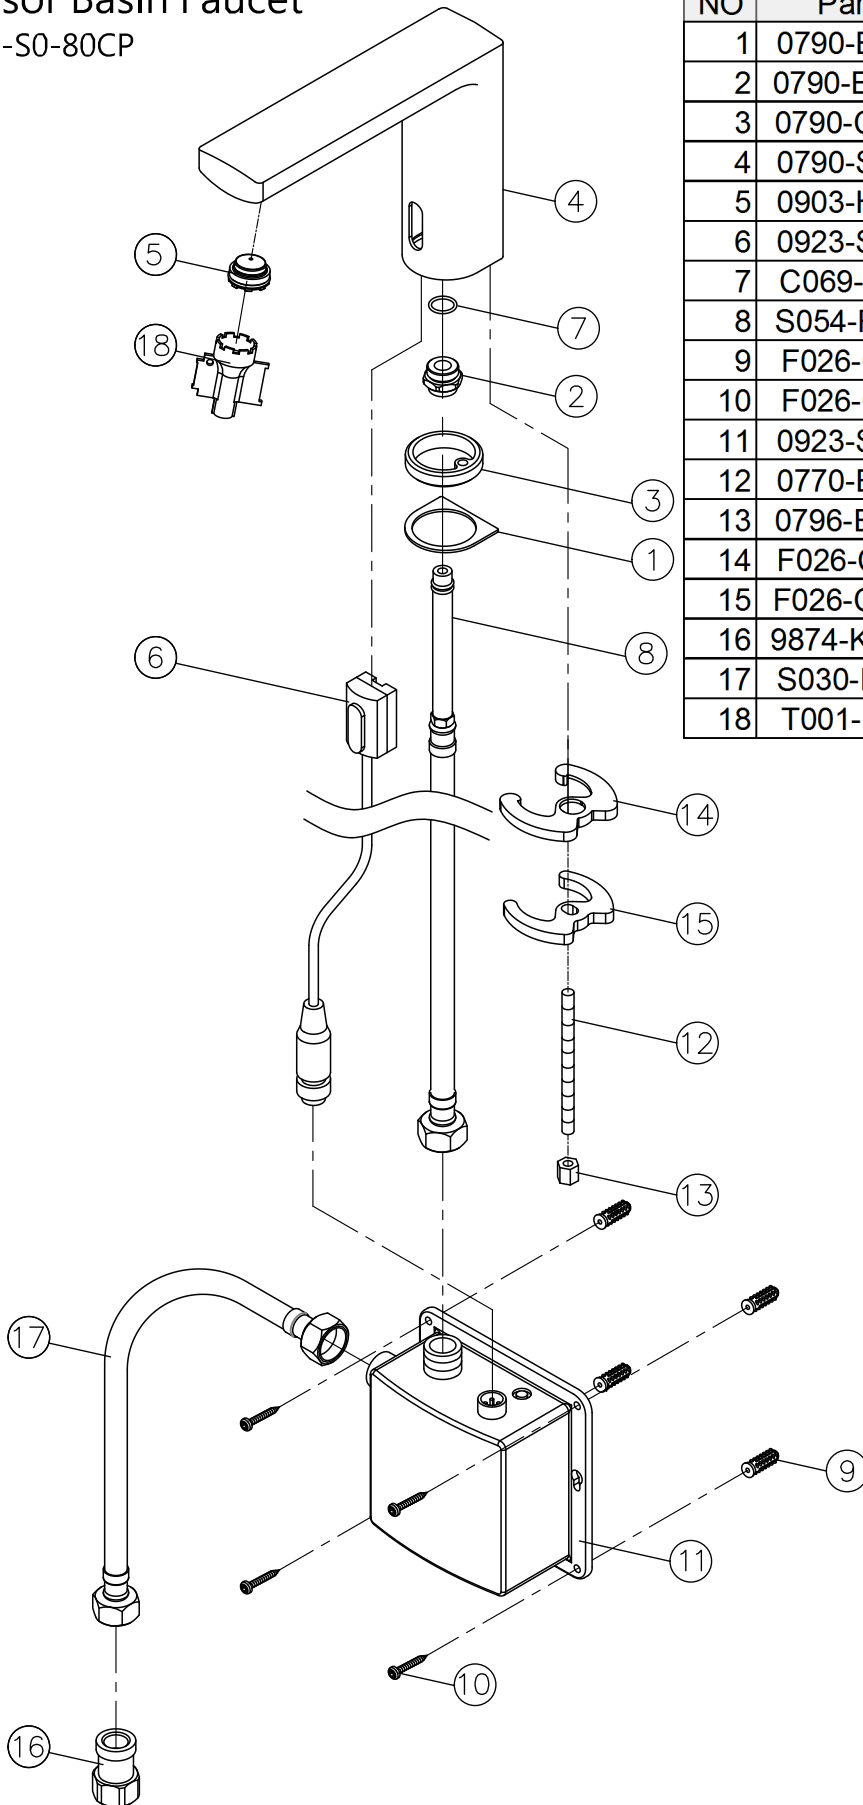

Arch 2

Sensor Basin Faucet 5790-S0-80CP

NO	Part NO.	Part Name	QTY
1	0790-BG-7600	Adhesive Foam	1
2	0790-BK-62RB	Connector	1
3	0790-CJ-68RB	Mounting Bolt Base	1
4	0790-S1-64CJ	Faucet Body	1
5	0903-HG-7900	Areater	1
6	0923-SD-7900	Sensor	1
7	C069-00-5101	O-Ring	1
8	S054-FM-79F0	Braided Hose	1
9	F026-00-7500	Plastic Anchor	4
10	F026-04-5400	Screw	4
11	0923-SR-7900	Valve Control Box	1
12	0770-EH-5400	Mounting Bolt	1
13	0796-E8-68RB	Hex Nut	1
14	F026-C7-5100	Rubber Washer	1
15	F026-C9-55CN	Mounting Bracket	1
16	9874-KB-80CR	Connector	1
17	S030-FF-79F0	Braided Hose	1
18	T001-14-7513	Key	1