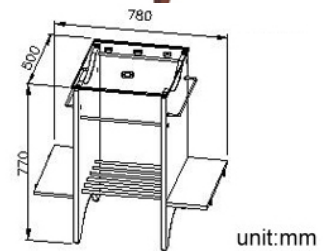

## Bathroom Countertop 6130-75-80CP

### DESCRIPTION:

1. Material : Beech MDF / Brass with chrome-plated
2. Water-proof coating
3. N.W.: 22.1 kg
4. Deck :Frosted Tempered glass 424(L)x490(W)x12 (mm)
5. With towel bar and wood shelf