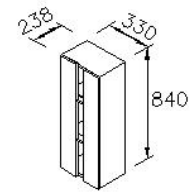

unit:mm

DESCRIPTION:

1. Material: Sepetir/#304 Stainless steel
2. Water-proof black coating
3. Wall-mounted style
4. N.W.: 14.5 kg
5. Tempered glass shelf dimensions: 288x195x5(mm) 2pcs
6. Two soft-closing hydraulic hinges