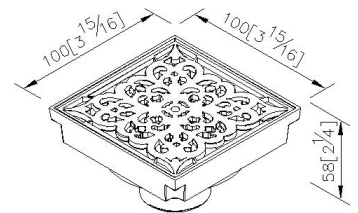

Floor Drain 100*100mm
6303-71-80MA

INTRODUCTION:

In order to meet requirements of the modern customer we designed the Floor Drain which combines functionality and the sense of beauty. The Embedded Floor Drain is a practical product and a piece of interior art at the same time.

DESCRIPTION:

1. Material: Brass.
2. Material of Grid: Stainless Steel SUS304.
3. Fit for GB/T 27710-2011 standard, drainage rate?9.6L/min.
4. Drain core could prevent bugs, bad smells, and backflows.
5. Material of Drain Core: ABS.