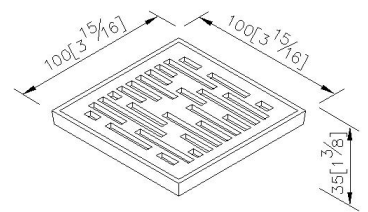

Floor Drain 100\*100mm (Thin Version)  
6310-10-80PK

**INTRODUCTION:**

In order to meet requirements of the modern customer we designed the Floor Drain which combines functionality and the sense of beauty. The Embedded Floor Drain is a practical product and a piece of interior art at the same time.

**DESCRIPTION:**

1. Material: Brass.
2. Material of Grid: Stainless Steel SUS304.
3. Fit for GB/T 27710-2011 standard, drainage rate?9.6L/min.
4. Drain core could prevent bugs, bad smells, and backflows.
5. Material of Drain Core: ABS.