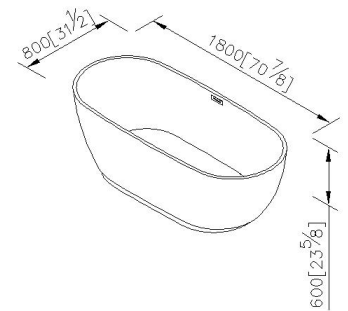

6361-C4-8000

INTRODUCTION:

The material could against the corrosion of kinds of dirt, it is easy to clean with wet cloth and few diluted alkaline cleaner.

DESCRIPTION:

- 1.The inner 32 degrees tilt of Mark Artificial Bathtub provides the most comfortable lying posture for users to enjoy a relaxing bath time.
- 2.Size: 1800*800*600mm.