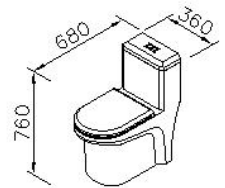

Toilet W/Toilet Seat & Cover  
6370-G4-8000

**INTRODUCTION:**

The simple design of the toilet set up with our Justime products is the necessary in your space. Ceramic material is easy to clean so it could lighter your cleaning work.

unit:mm

**DESCRIPTION:**

1. Color: White
2. Material: Porcelain

**Certificaion:**

**Fixing Kits:**

- 1.

**AWARD:**