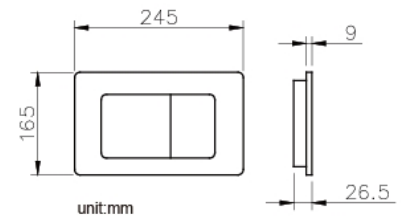

**Concealed Cistern  
Key Panel (Black)  
6373-K1-80MA**

**INTRODUCTION:**

The simple and generous design without unnecessary lines increases the fashion style in the washroom.

**DESCRIPTION:**

1. Dual Flush
2. Contemporary design
3. Compatible with any style wall hung toilet
4. Size: 245 x 165 mm
5. Color: Black