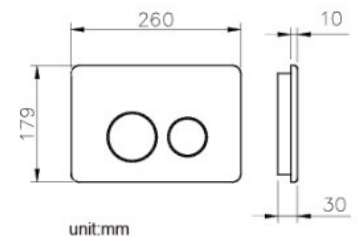

Concealed Cistern
Key Panel (Stainless Steel)
6373-K4-80S1

INTRODUCTION:

The simple and generous design without unnecessary lines increases the fashion style in the washroom.

DESCRIPTION:

1. Dual Flush
2. Contemporary design
3. Compatible with any style wall hung toilet
4. Size: 245 x 165 mm
5. Color: Stainless