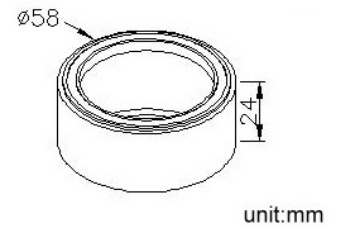

6502-CD-80CP

INTRODUCTION:

The simple and generous design increases the fashion style in the bathroom. It is a washer that helps to screw tight between drain and basin.

DESCRIPTION:

1. O.D: 58
2. Height: 24mm