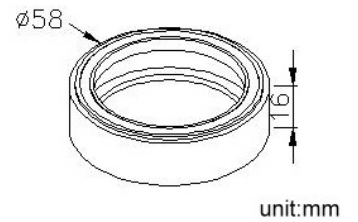

### INTRODUCTION:

The simple and generous design increases the fashion style in the bathroom. It is a washer that helps to screw tight between drain and basin.

### DESCRIPTION:

1. O.D: 58
2. Height: 33mm