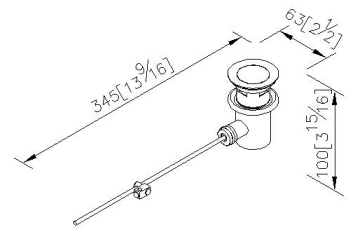

#### INTRODUCTION:

Just need to press the drain handle slightly and the drain will cover the tube. So that you could avoid the insects from the tube. The hole item is made by brass, it is easy to install and clean.

unit: mm[inch]