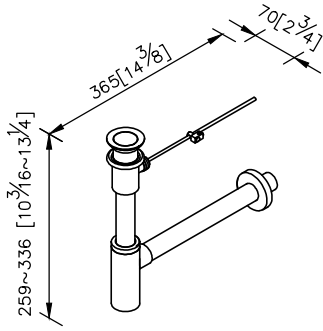

Pop-Up Drain
6502-N1-81CP

- 1.Brass of forging body meets JIS 3771 standard.
- 2.Premium metal construction for durability.
- 3.Justime finishes resist corrosion and tarnish.
- 4.Finish meets the standard of ASTM-SC2.
- 5.Material of brass tube meets JIS C2700 standard.

unit: mm[inch]