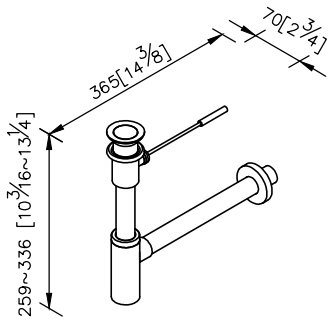

**Hand-Drive Pop-Up Drain**  
6502-N2-81CP

- 1.Brass of forging body meets JIS 3771 standard.
- 2.Premium metal construction for durability.
- 3.Justime finishes resist corrosion and tarnish.
- 4.Finish meets the standard of ASTM-SC2.
- 5.Material of brass tube meets JIS C2700 standard.

unit: mm[inch]