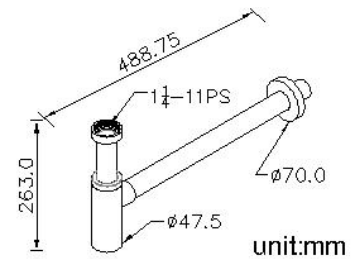

6502-TT-81CP

INTRODUCTION:

T-Traps can match any of your existing bathroom fixtures, and it is a perfect use for houses. Those are used to provide a liquid seal between the home and sewer gasses to prevent any contamination from entering.

DESCRIPTION:

1. Size: 488.75 * 263mm

Certificaion:

Fixing Kits:

1.N/A

AWARD: