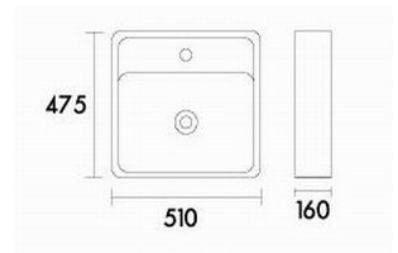

Ceramic Basin 6510-H1-80CP

INTRODUCTION:

The simple design of the basin on deck set up with our Justime faucet is the necessary in your lavatory space. Ceramic material is easy to clean so it could lighter your cleaning work. The overflow design will avoid the problems of overflowing.

DESCRIPTION:

1. Volume: 7L
2. Color: White
3. Material: Porcelain
4. Hole for faucet drilling: 1-1/4"
5. Overflow: 4/5"
6. Waste: 1-1/2"
7. PS. Rectangular basin on deck for bathroom

Certifictaion:

Fixing Kits: