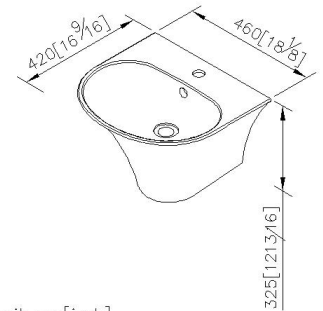

Basin

Wall-Hung Ceramic Basin 6515-F2-8000

INTRODUCTION:

The simple design of the basin on deck set up with our Justime faucet is the necessary in your lavatory space. Ceramic material is easy to clean so it could lighter your cleaning work.

DESCRIPTION:

1. Material of Basin: Ceramic.
2. Size: 460*420*325mm.
3. Material of holder: Stainless Steel SUS 304.
4. Loading of Bracket: 120 kgf.
5. Single faucet hole.

unit: mm[inch]

Certification:

Fixing Kits:

Parts5:(Plastic Screw*2; Screw*2)

AWARD: