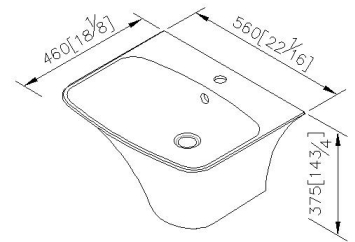

Basin

Wall-Hung Ceramic Basin 6515-F3-8000

INTRODUCTION:

The simple design of the basin on deck set up with our Justime faucet is the necessary in your lavatory space. Ceramic material is easy to clean so it could lighter your cleaning work.

DESCRIPTION:

1. Material of Basin: Ceramic.
2. Size: 560*460*375mm.
3. Material of holder: Stainless Steel SUS 304.
4. Loading of Bracket: 120 kgf.
5. Single faucet hole.

unit: mm[inch]

Certification:

Fixing Kits: