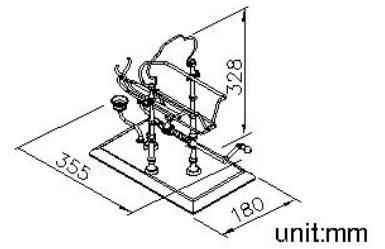

Combine practicability and esthetic sensibilities, JUSTIME Wine Decanter Cradle shows high quality and good design.

DESCRIPTION:

1. Material of base and handle : Oak.
2. The main body is made of brass, which provides a stable quality.
3. Without miscellaneous process, it gives a real texture of the material to user.
4. The candle could be placed to the front of Wine Decanter Cradle, in order to light up the wine and ensure it's no impurities in the wine.