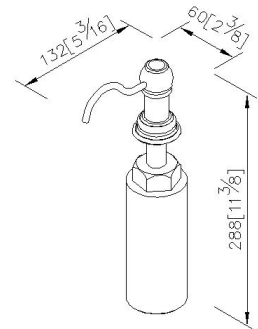

DESCRIPTION:

- 1.Premium metal construction for durability
- 2.Justime finishes resist corrosion and tarnish
- 3.Finish meets the standard of ASTM-SC2
- 4.1.0cc for each dispense
- 5.Capacity: 360ml
- 6.Coordinates with other products in Classik collection