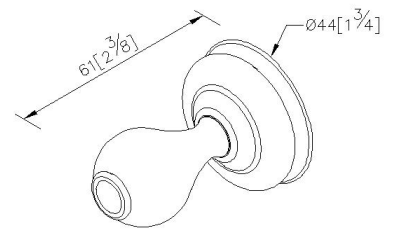

### DESCRIPTION:

- 1.Brass of forging body meets JIS 3604 standard
- 2.Premium metal construction for durability
- 3.Justime finishes resist corrosion and tarnish
- 4.Finish meets the standard of ASTM-SC2
- 5.Correctly installed product's loading is 5 kg f
- 6.Equipped with stainless steel screws for secure installation
- 7.Coordinates with other products in Classik collection

unit: mm[inch]