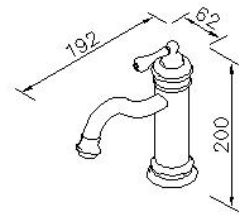

## Basin Faucet 6703-90-80KG

### DESCRIPTION:

- 1.Brass of forging body meets JIS C2700 standard
- 2.Premium metal construction for durability
- 3.Justime finishes resist corrosion and tarnish
- 4.Finish meets the standard of ASTM-SC2
- 5.Hose with SANTOPRENE tube (meets NSF approval) can stand for 10Kg/cm2 water pressure and 120? heat
- 6.Water flow rate: 2.2GPM max
- 7.Coordinates with other products in Classik collection

unit:mm