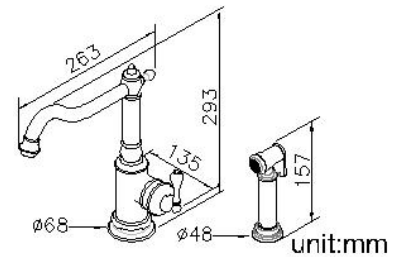

DESCRIPTION:

- 1.Brass of sand-casting body meets ISO CuZn40Pb standard
- 2.Premium metal construction for durability
- 3.Justime finishes resist corrosion and tarnish
- 4.Finish meets the standard of ASTM-SC2
- 5.Stainless steel braided hose with SANTOPRENE tube (meets NSF approval), can stand 15Kg/cm² water pressure and 120° heat
- 6.Aerator with removable flow restrictor (2.2 GPM max.), end-user can take off it for larger water flow if necessary
- 7.The optional check valve and flow restrictor could be added into the sprayer
- 8.Coordinates with other products in Classik collection