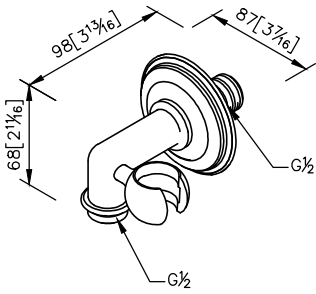

## Hand Shower Holder W/Supply Elbow 6703-DC-80CP

- 1.Brass of forging body meets JIS 3604 standard.
- 2.Premium metal construction for durability.
- 3.Justime finishes resist corrosion and tarnish.
- 4.Finish meets the standard of ASTM-SC2.
- 5.Thread: G 1/2.
- 6.Coordinates with other products in Classik collection.

unit: mm[inch]