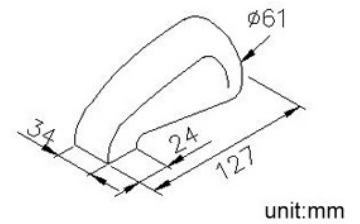

Tub Spout
6745-E1-80CP

INTRODUCTION:

The simple and generous design without unnecessary lines not only increase the fashion style but also increase aesthetic feeling to environment.

DESCRIPTION:

1. Premium metal body structure ensures reliability and durability
2. JUSTIME finishes resist corrosion and tarnishing