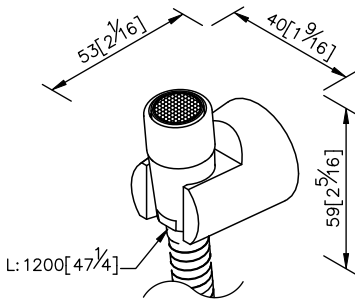

Sprayer W/Hose & Holder
6757-9G-81CP

- 1.Brass of forging body meets JIS 3604 standard.
- 2.Premium metal construction for durability.
- 3.Justime finishes resist corrosion and tarnish.
- 4.Finish meets the standard of ASTM-SC2.
- 5.Coordinates with other products in Candle collection.

unit: mm[inch]