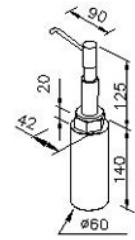

Countertop Soap Dispenser 6759-26-80CP

INTRODUCTION:

Inspired by the revival, the base has been devised with the parallel and spindle lines to display the gorgeous beauty of Middle Ages. Deck-mounted design do not occupy the space, make your space looks spacious.

DESCRIPTION:

- 1.Brass with chrome-plated
- 2.SC2 standard of ASTM
- 3.Capacity: 360ml

unit:mm

Certification:

Fixing Kits:

- 1.

AWARD: