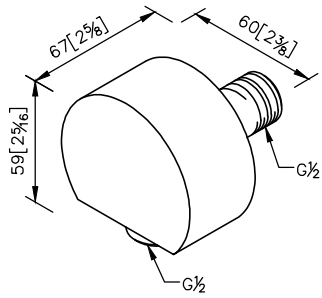

Supply Elbow W/5cm Nipple
6759-AD-80CP

1. Brass of forging body meets JIS 3771 standard.
2. Premium metal construction for durability.
3. Justime finishes resist corrosion and tarnish.
4. Finish meets the standard of ASTM-SC2.
5. Thread: G 1/2.

unit: mm[inch]