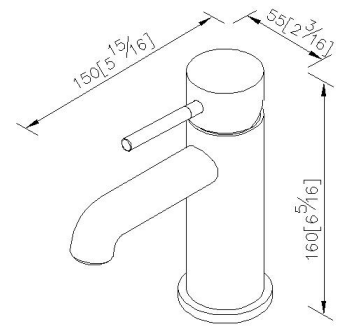

Basin Faucet  
6765-90-80P1

**INTRODUCTION:**

The simple and generous design without unnecessary lines to increase the fashion style on the showerroom. The special material of the handle has the speciality of skidproof and is easy to use. The Single-Handle Concealed Valve not only save space in the shower-room but also increase aesthetic feeling to environment.

**DESCRIPTION:**

- 1.Brass of casting body meets ISO CuZn40Pb standard.
- 2.Premium metal construction for durability.
- 3.Justime finishes resist corrosion and tarnish.
- 4.Finish meets the standard of ASTM-SC2.
- 5.Stainless steel braided hose with M10 x 1.0mm (Male thread connect to faucet body) and 1/2"-14NPSM (Female thread connect to water supply system).
- 6.Stainless steel braided hose with SANTOPRENE tube (meets NSF approval), can be stood 10 Kg/cm2 water pressure and 120°C heat.
- 7.Coordinates with other products in Pan1 collection.

unit: mm[inch]

**Certification:**

**Fixing Kits:**

- 1.Mounting Bolt\*1
- Rubber Washer\*1
- Nut\*1
- Bracket\*1

**AWARD:**