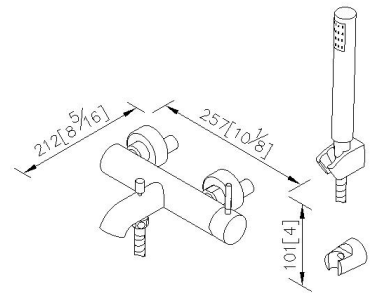

Bath/Shower Faucet
6765-94-82P1

INTRODUCTION:

The simple tube-form design, brings out the modern beauty of linear shape. This series combines the refined surface, multiple functions, and humanization operating design as a perfect elegant demonstration of modern bath equipment. In the meanwhile, it inherits the durability and the convenient from the previous product generation, making a comfortable bathing space for customers.

DESCRIPTION:

- 1.Brass of casting body meets ISO CuZn40Pb standard.
- 2.Premium metal construction for durability.
- 3.Justime finishes resist corrosion and tarnish.
- 4.Finish meets the standard of ASTM-SC2.
- 5.Handle material meets JIS 3771 Standard.
- 6.With 3-positions Wall Bracket.
- 7.With G 1/2 to water supply wall outlet.
- 8.Coordinates with other products in Pan I collection.

unit: mm[inch]

Certification:

Fixing Kits:

N/A

AWARD: