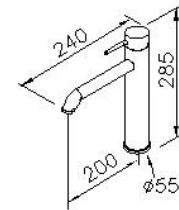

**DESCRIPTION:**

- 1.Ceramic valve with KOREA ceramic disc.
- 2.The SUS304 handle stick is processed with baked painting, creating a different visual impression and safety.
- 3.Handle can be moved up to 25° to adjust water flow from closed position, hot and cold water controlled by swinging handle for 45° both right and left sides.
- 4.Stainless steel braided hose with M10 x 1.0mm (Male thread connect to faucet body) and 1/2"-14NPSM (Female thread connect to water supply system).
- 5.Brass with Chrome plated meets ASTM-SC2 standard; 5 years guarantee.
- 6.Swiveling spout (up to 50,000 turns test).
- 7.Handle material meets JIS 3771 Standard.