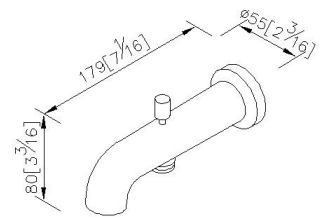

Tub Spout W/Diverter
6765-9V-80CP

INTRODUCTION:

The simple and generous design without unnecessary lines not only increase the fashion style but also increase aesthetic feeling to environment.

DESCRIPTION:

- 1.Brass of casting body meets ISO CuZn40Pb standard.
- 2.Premium metal construction for durability.
- 3.Justime finishes resist corrosion and tarnish.
- 4.Finish meets the standard of ASTM-SC2.
- 5.Easy-pull diverter for changing water stream flow.
- 6.Coordinates with other products in Pan1 collection.