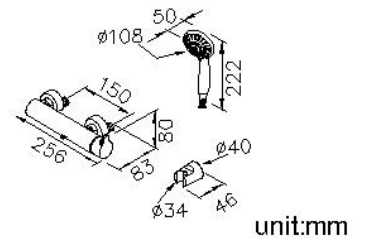

Shower Faucet
6766-93-81CP

INTRODUCTION:

Sucking thumb is a relieved behavior for baby. When parents watch the sleeping faces of babies, they always feel satisfied and consoling those are unique feelings only for parents. Inspired the shape of thumb as main idea of handle to indicate children are always the sweetest responsibility of folks.

DESCRIPTION:

- 1.Brass of sand-casting body meets ISO CuZn40Pb standard
- 2.Premium metal construction for durability
- 3.Justime finishes resist corrosion and tarnish
- 4.Finish meets the standard of ASTM-SC2
- 5.Elastic shower hose can be extended from 1.5 meter to 2 meter and stand 15Kg/cm2 water pressure
- 6.The available distance between two centers of wall water-outlet is 122mm to 178mm.
- 7.With R 1/2 to water supply wall outlet