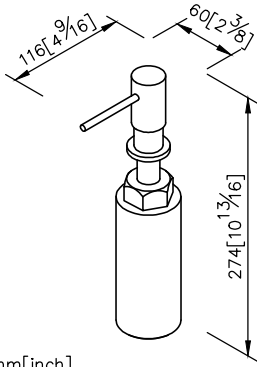

Countertop Soap Dispenser 6770-26-80S1

1. Stainless Steel has brush finish for increasing durable frequency.
2. Capacity is 360ml
3. Dispenser can be fixed on the same direction, it fit for public space.
4. Stainless steel ball is included in the dispenser, it pass 25,000 pressing test to prove used frequency.

unit: mm[inch]