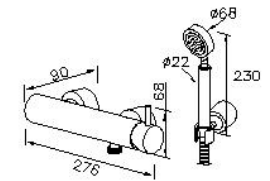

Still One

Shower Faucet 6771-93-81CP

INTRODUCTION:

Inspired by the main design conception of "Less is More," Still One used brief lines and a simple model to integrate the practicality and elegance with the concise design style. It also fits for the general kitchen arrangement- small and saving space. The product is made of lead-free brass or stainless steel, which both meet NSF Standard.

DESCRIPTION:

unit:mm

Certification:

Fixing Kits:

- 1.SUS 304 Stainless Steel Screws*2
- Plastic Anchors*2
- Material of Wall Mount Bracket: PC*1

AWARD: