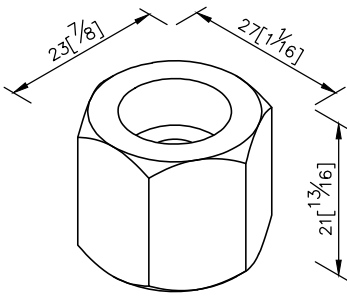

Connector
6771-W7-80CR

Hose Connector M15*1.0*1/2

unit: mm[inch]