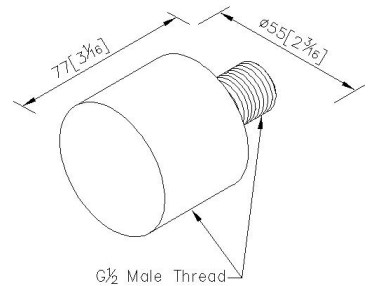

Supply Elbow W/5cm Nipple 6777-AD-80MA

INTRODUCTION:

The seed is the fountainhead of all the creation, but not all of seeds will be lucky to sprout and then grow up, so each budding seed is the symbol of hope and happiness. The spout of "Lucky Seven" Series Faucet looks like the growing stalk and the curved shape is like the lucky numeral-7; flowing water looks like the passing petals, both of them remind us to treasure the precious water resource. "Lucky Seven" series faucet could not only decorate the living space, but also bring good luck and create hopes for people to collect happiness.

DESCRIPTION:

- 1.Brass of forging body meets JIS 3771 standard.
- 2.Premium metal construction for durability.
- 3.Justime finishes resist corrosion and tarnish.
- 4.Finish meets the standard of ASTM-SC2.
- 5.Can be used with hand shower.

Certification:

Fixing Kits:

- 1.N/A

AWARD:

unit:mm[inch]