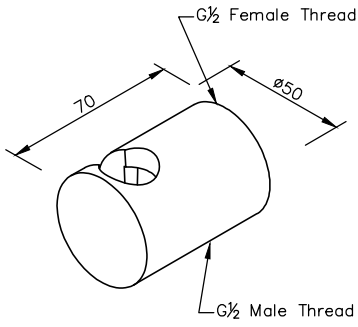

Hand Shower Holder W/Supply Elbow
6777-DC-80MA

- 1.Brass of forging body meets JIS 3771 standard.
- 2.Premium metal construction for durability.
- 3.Justime finishes resist corrosion and tarnish.
- 4.Finish meets the standard of ASTM-SC2

unit: mm[inch]