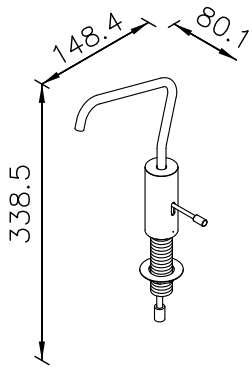

# Water Drinking Faucet

unit:mm