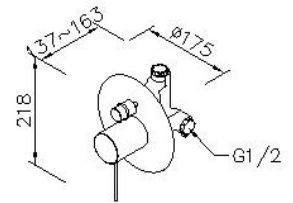

Succinct pillared shape design simplified lines of spout and handle for not only presenting complete figure to be brief and elegant, but also decreasing time and cost of production. Stick Handle has been designed to operate easily in wet or slippery conditions.

DESCRIPTION:

unit:mm

Certification:

Fixing Kits:

1.Diverter Knob Fixing Kits:(Orang O-Ring*1,Set Screw*1,Hex. Key 1.5mm*1)

AWARD: